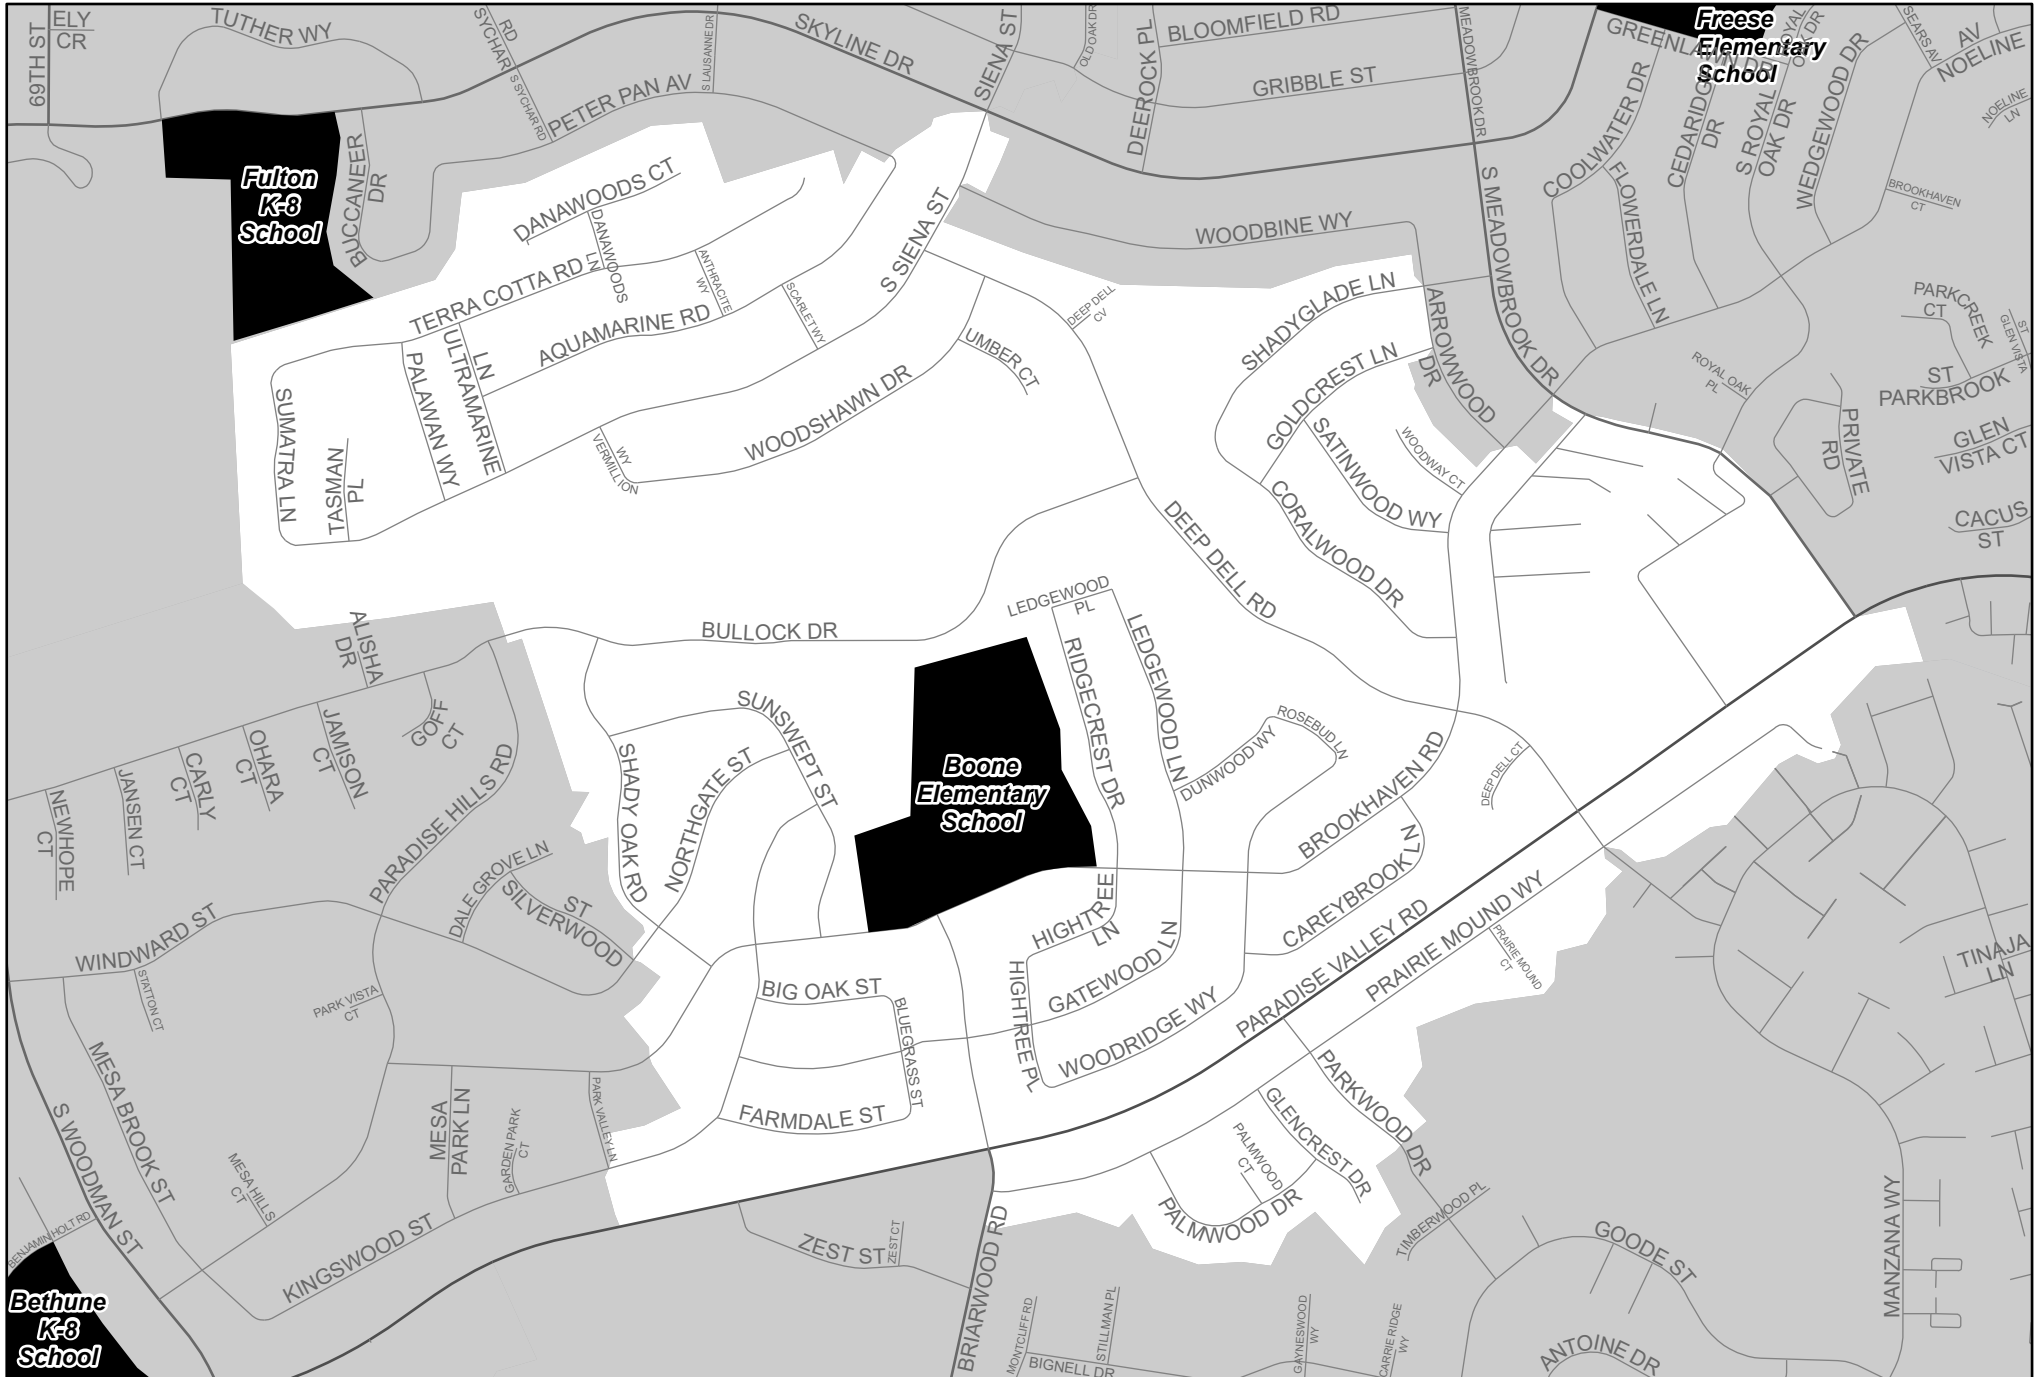

# Boone Elementary School

7330 Brookhaven Road (619) 344-6000

Attendance  
Area  
2023-24

The white area is the school's boundary.  
The map reflects boundaries only for the year indicated. Boundaries are reviewed annually and subject to change.

Bethune  
K-3  
School